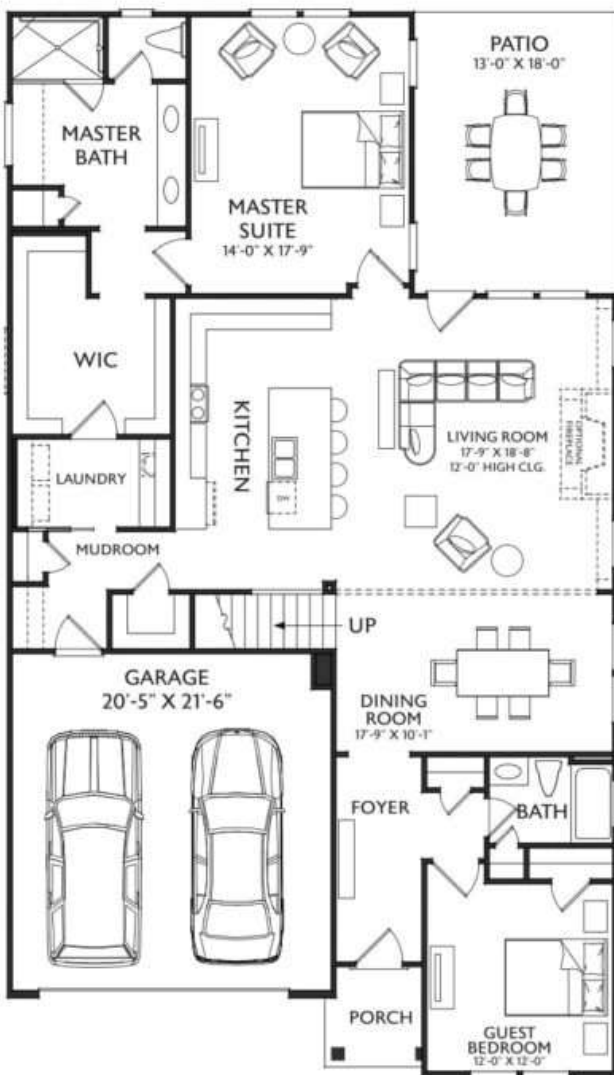

GEMMA A ELEVATION

Amelia Walk
EAST COBB

THE GEMMA 2,561 Sq. Ft.

FIRST FLOOR

SECOND FLOOR