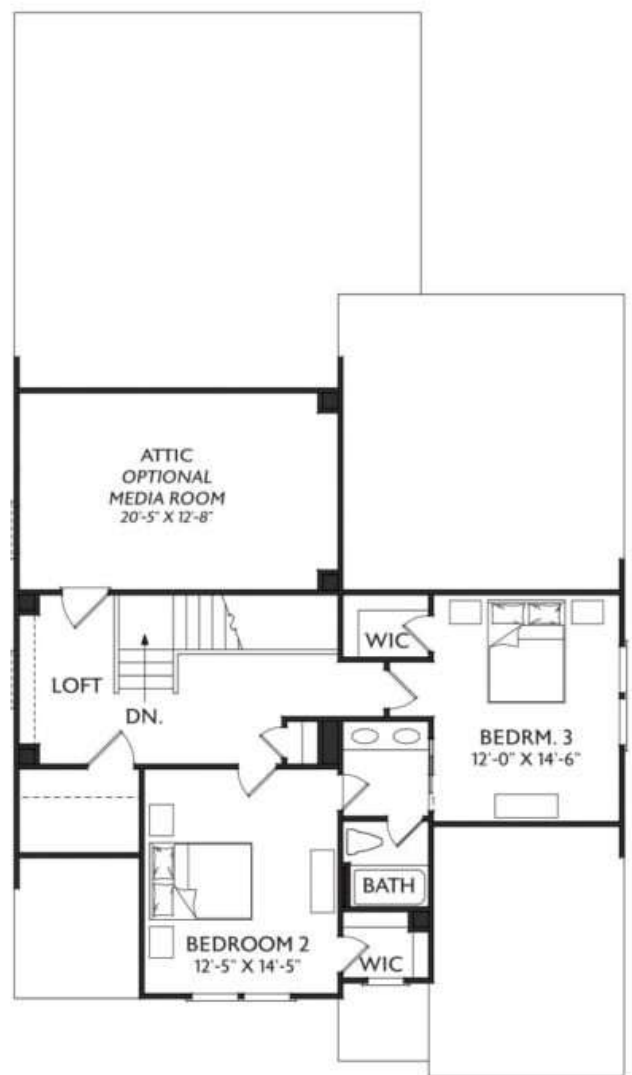

GEMMA A ELEVATION

Amelia Walk
EAST COBB

THE GEMMA 2,561 Sq. Ft.

FIRST FLOOR

SECOND FLOOR