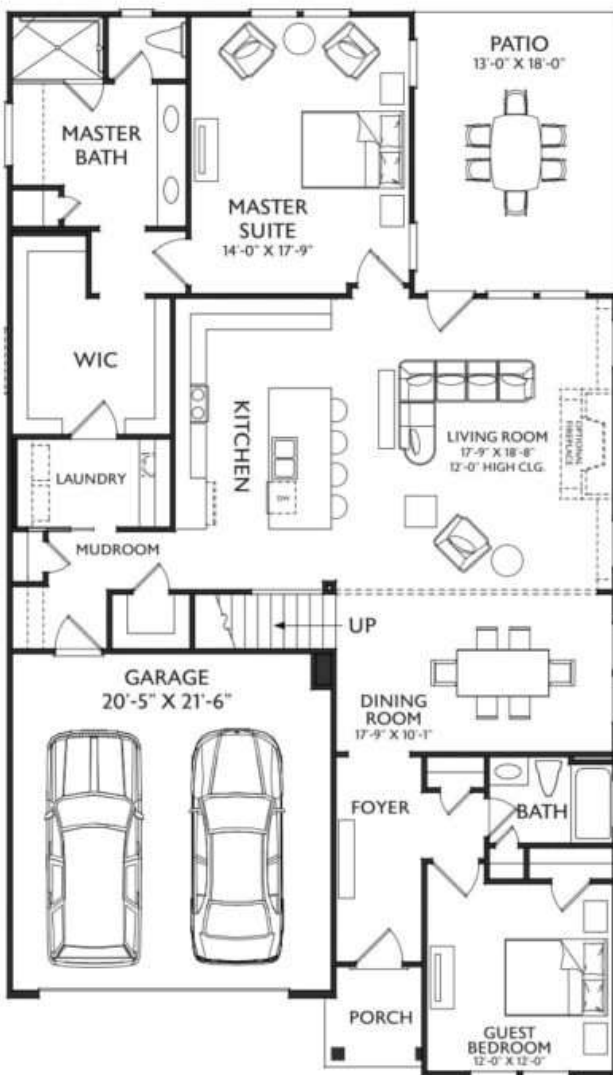

Amelia Walk
EAST COBB

THE GEMMA 2,561 Sq. Ft.

FIRST FLOOR

SECOND FLOOR