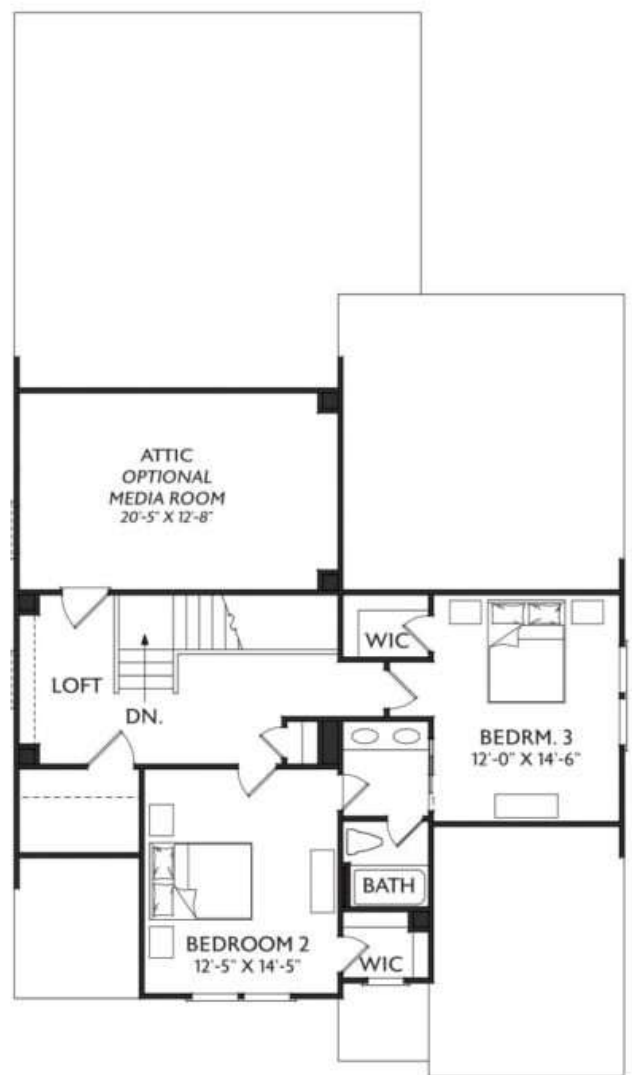

Amelia Walk
EAST COBB

THE GEMMA 2,561 Sq. Ft.

FIRST FLOOR

SECOND FLOOR