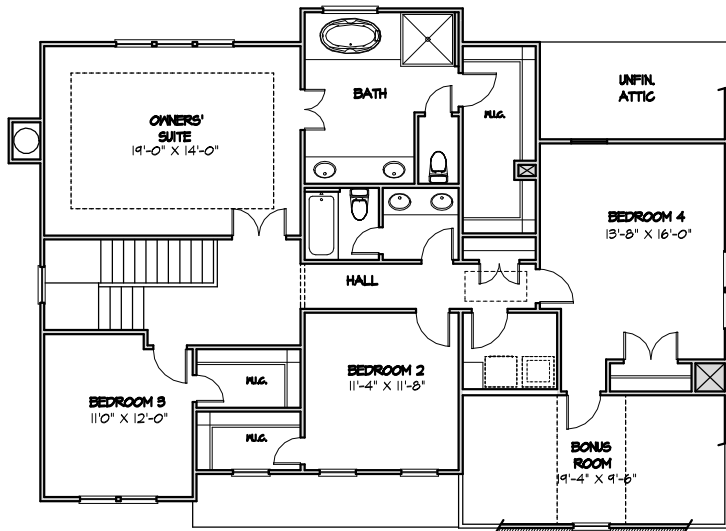

THE SPRINGDALE

revision date
19DEC2013

ELEVATION R

ELEVATION O

UPPER LEVEL

MAIN LEVEL

LOT ONE HOMES

5825 Glenridge Drive
Atlanta, GA 30328

Lot One Homes is constantly improving our home plans. As a result of modifications, and that all homes are built within certain construction tolerances, the dimensions and certain other aspects of the home as constructed may vary slightly from this drawing.