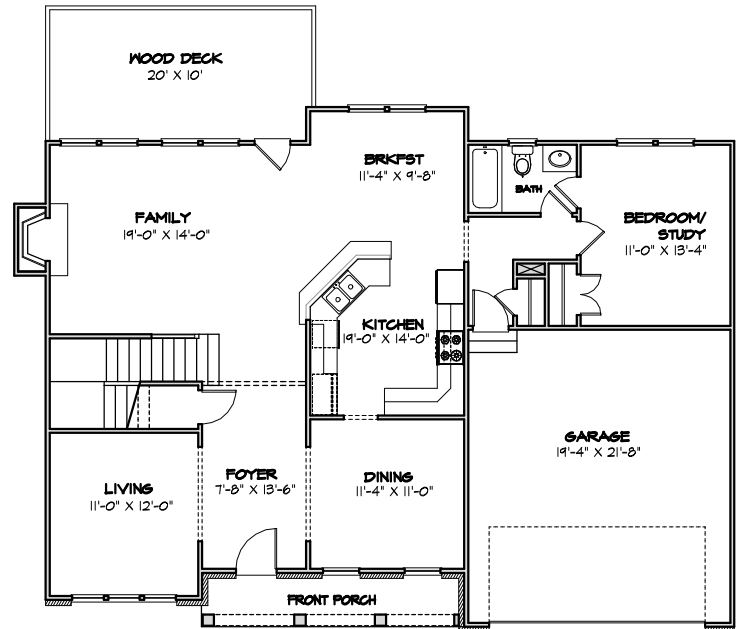

THE SPRINGDALE

revision date
19DEC2013

ELEVATION R

ELEVATION O

UPPER LEVEL

MAIN LEVEL

LOT ONE HOMES

5825 Glenridge Drive
Atlanta, GA 30328

Lot One Homes is constantly improving our home plans. As a result of modifications, and that all homes are built within certain construction tolerances, the dimensions and certain other aspects of the home as constructed may vary slightly from this drawing.